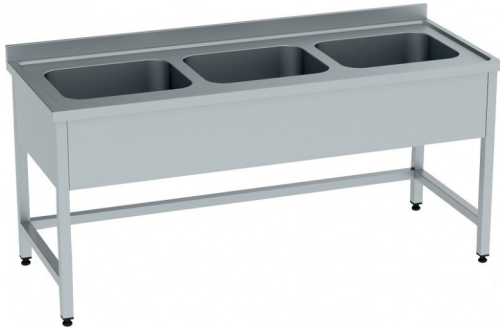

60'lık Seri

60's Series

KOD Code	ÜRÜN ADI Description	Ebatlar Dimension mm	304 $		430 $	
			Fiyatı Price	Fiyatı Price	Fiyatı Price	Fiyatı Price
TRS-100	Üçlü Evely Tezgah Slink With Three Bowl	2000x600x850				
TRS-101	Üçlü Evely Tezgah Slink With Three Bowl	2200x600x850				
TRS-102	Üçlü Evely Tezgah Slink With Three Bowl	2400x600x850